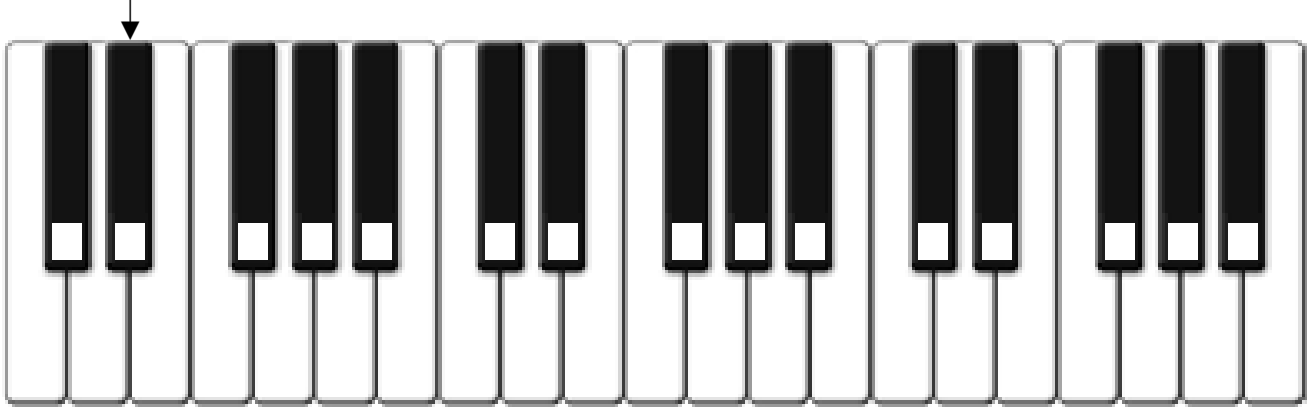

Write the Key Sign and notes to the E Flat Major Scale on the staff below (2 Octaves starting from the lowest E Flat).

Write the notes to the E Flat Major Scale on the piano below (2 Octaves).

Write the Key Sign and notes to the A Flat Major Scale on the staff below (2 Octaves).

Write the notes to the A Flat Major Scale on the piano below (2 Octaves).

Write the Key Sign and notes to the D Flat Major Scale on the staff below (2 Octaves).

Write the notes to the D Flat Major Scale on the piano below (2 Octaves).