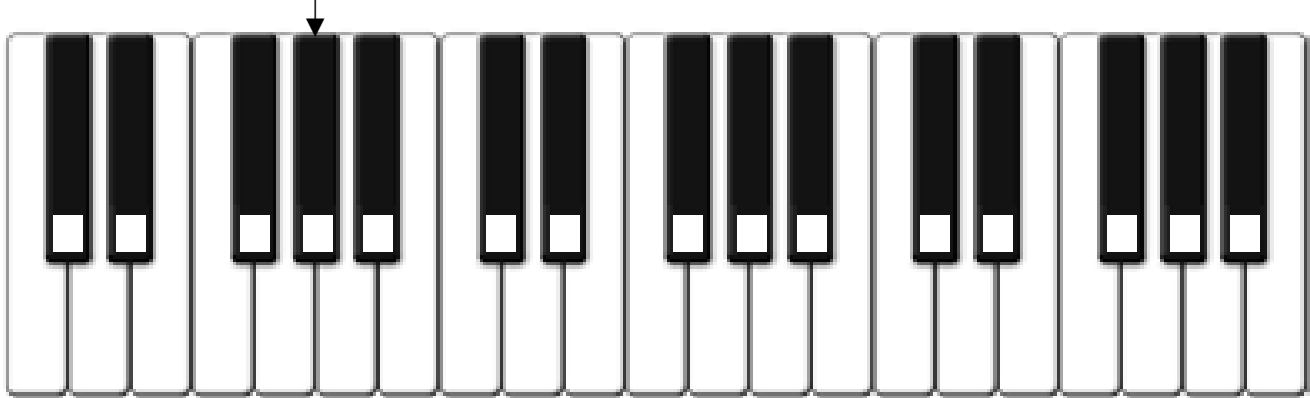

Write the Key Sign and notes to the E Flat Major Scale on the staff below (2 Octaves starting from the lowest E Flat).

Write the notes to the E Flat Major Scale on the piano below (2 Octaves).

Write the Key Sign and notes to the A Flat Major Scale on the staff below (2 Octaves).

Write the notes to the A Flat Major Scale on the piano below (2 Octaves).

Write the Key Sign and notes to the D Flat Major Scale on the staff below (2 Octaves).

Write the notes to the D Flat Major Scale on the piano below (2 Octaves).